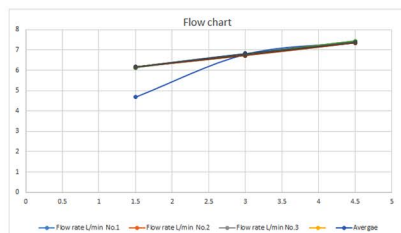

WARRANTY

7 years for function
2 years for surface

HATCH SANITARY

Hatch Sanitary is a trademark owned by MHG

Old Al Kharj Road, Building No. 3533
Riyadh 14511 - 8305
Kingdom of Saudi Arabia

@ info.mhg@marketing-home.com

☎ 800 122 2230