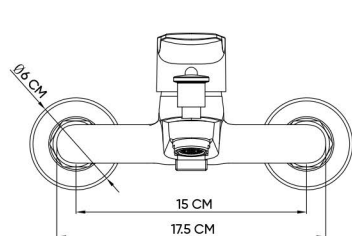

HATCH EXPOSED MIXERS

Product Name: TWO-WAY EXPOSED MIXER (SHOWER/SHATTAF)
Model Number: HAT-MX088

AVAILABLE COLORS

DESCRIPTIONS

Material: Brass Main body; Stainless steel (SUS 304) Frame
(BCC) Black chrome coating
Packaging unit: 1 piece
Shape: Round

DIMENSIONS

17.5 x 16.5 x 8.97 CM

TECHNICAL SPECIFICATION

Average Flow rate: 6.28 L/min
Maximum operating pressure: 15 bar
Water consumption: Class A
Installation type: Exposed
Hose connection size: G 1/2 in
Ceramic cartridge: (Yes) 35 mm
Distance between the water inlet hole: 15 cm
Water outlet able to open for cleaning: Yes
Two Functions : (Yes) Spout and Hand shower or Shattaf

APPLICATIONS

Bathroom

BOX COMPONENTS

- Two-way Mixer
- 2 pcs (SUS 304) Frames
- 2 pcs (SUS 304) union
- 2 pcs Rubber Gasket
- Allen key
- Installation manual

COUNTRY OF ORIGIN

Made in China for HATCH Sanitary