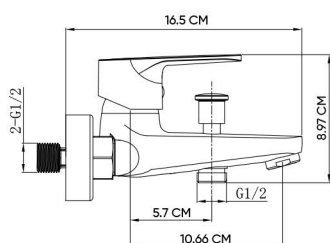

HATCH EXPOSED MIXERS

Product Name: TWO-WAY EXPOSED MIXER (SHOWER/SHATTAF)
Model Number: HAT-MX088

AVAILABLE COLORS

DESCRIPTIONS

Material: Brass Main body; Stainless steel (SUS 304) Frame
(BCC) Black chrome coating
Packaging unit: 1 piece
Shape: Round

DIMENSIONS

17.5 x 16.5 x 8.97 CM

TECHNICAL SPECIFICATION

Average Flow rate: 6.28 L/min
Maximum operating pressure: 15 bar
Water consumption: Class A
Installation type: Exposed
Hose connection size: G 1/2 in
Ceramic cartridge: (Yes) 35 mm
Distance between the water inlet hole: 15 cm
Water outlet able to open for cleaning: Yes
Two Functions : (Yes) Spout and Hand shower or Shattaf

APPLICATIONS

Bathroom

BOX COMPONENTS

- Two-way Mixer
- 2 pcs (SUS 304) Frames
- 2 pcs (SUS 304) union
- 2 pcs Rubber Gasket
- Allen key
- Installation manual

COUNTRY OF ORIGIN

Made in China for HATCH Sanitary