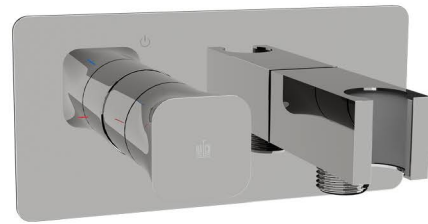

## HATCH SHATTAF MIXERS

**Product Name: WALL-MOUNTED SHATTAF MIXER**  
**Model Number: HAT-MX097**

### DESCRIPTIONS

Wall-Mounted Shattaf Mixer  
**Material:** Main body, Concealed Mixer: Brass, Frame: Stainless steel (SUS 304)  
**Shape:** Square  
**Packaging unit:** 1 piece

### DIMENSIONS

17.2 x 9 x 13.2 CM

### TECHNICAL SPECIFICATION

Maximum operating pressure: 15 bar  
 Average flow rate: Effective with water outlet  
 Ceramic cartridge: Yes (25 mm)  
 With a Brass non-return valve: Yes  
 Installation type: Wall-mounted  
 Water inlet/outlet: G 1/2 in  
 Recommended temperature: 4°C to 80°C  
 Maximum temperature: 95°C  
 With embodded box, Easy to install  
 Non-scratch holder for shattaf: Yes