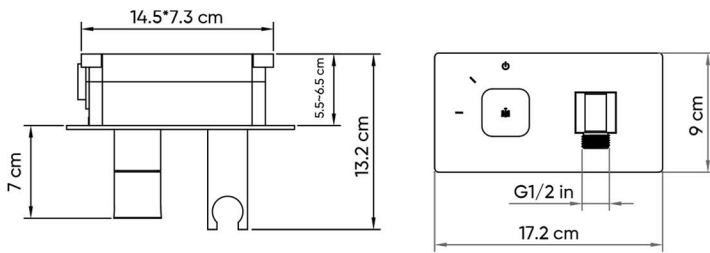

HATCH SHATTAF MIXERS

Product Name: WALL-MOUNTED SHATTAF MIXER
Model Number: HAT-MX097

AVAILABLE COLORS

GLOSSY CHROME
SW-60198723

MATTE BLACK
SW-60198724

BRUSHED NICKEL
SW-60198725

GLOSSY GOLD
SW-60198726

BRUSHED GOLD
SW-60198727

BLACK TITANIUM
SW-60198728

DESCRIPTIONS

Wall-Mounted Shattaf Mixer
Material: Main body, Concealed Mixer: Brass, Frame: Stainless steel (SUS 304)
Shape: Square
Packaging unit: 1 piece

DIMENSIONS

17.2 x 9 x 13.2 CM

TECHNICAL SPECIFICATION

Maximum operating pressure: 15 bar
Average flow rate: Effective with water outlet
Ceramic cartridge: Yes (25 mm)
With a Brass non-return valve: Yes
Installation type: Wall-mounted
Water inlet/outlet: G 1/2 in
Recommended temperature: 4°C to 80°C
Maximum temperature: 95°C
With embodded box, Easy to install
Non-scratch holder for shattaf: Yes

APPLICATIONS

Bathroom

BOX COMPONENTS

- Brass Shattaf Mixer
- Concealed Mixer with Protection box
- Control Lever Handle
- Shattaf Holder
- (SUS 304) Frame
- (SUS 304) Screws
- Fischer wall plug set
- Mounting Rings & Rubbers
- Allen key
- Installation manual

WARRANTY

7 years for concealed mixer
2 years for mixer accessories, mechanical parts and surface

COUNTRY OF ORIGIN

Made in China for HATCH Sanitary

hatch-products.com

HATCH SANITARY

Hatch Sanitary is a trademark owned by MHG

Old Al Kharj Road, Building No. 3533
Riyadh 14511 - 8305
Kingdom of Saudi Arabia

@ info.mhg@marketing-home.com

☎ 800 122 2230