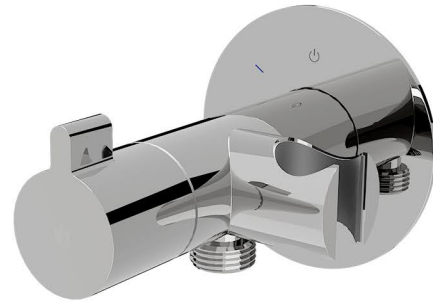

## HATCH SHATTAF MIXERS

**Product Name: WALL-MOUNTED SHATTAF MIXER**

**Model Number: HAT-MX098**

### DESCRIPTIONS

Wall-Mounted Shattaf Mixer

**Material:** Main body, Concealed Mixer: Brass, Frame: Stainless steel (SUS 304)

**Shape:** Round

**Packaging unit:** 1 piece

### DIMENSIONS

19.1 x 8.7 x 8.7 CM

### TECHNICAL SPECIFICATION

Maximum operating pressure: 15 bar

Average flow rate: Effective with water outlet

Ceramic cartridge: Yes (25 mm)

With a Brass non-return valve: Yes

Installation type: Wall-mounted