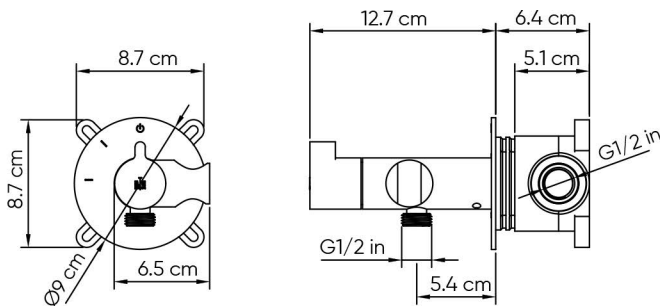

HATCH SHATTAF MIXERS

Product Name: WALL-MOUNTED SHATTAF MIXER

Model Number: HAT-MX098

AVAILABLE COLORS

GLOSSY CHROME
SW-60198729

MATTE BLACK
SW-60198730

BRUSHED NICKEL
SW-60198731

GLOSSY GOLD
SW-60198732

BRUSHED GOLD
SW-60198733

BLACK TITANIUM
SW-60198734

DESCRIPTIONS

Wall-Mounted Shattaf Mixer

Material: Main body, Concealed Mixer: Brass, Frame: Stainless steel (SUS 304)

Shape: Round

Packaging unit: 1 piece

DIMENSIONS

19.1 x 8.7 x 8.7 CM

APPLICATIONS

Bathroom

TECHNICAL SPECIFICATION

Maximum operating pressure: 15 bar

Average flow rate: Effective with water outlet

Ceramic cartridge: Yes (25 mm)

With a Brass non-return valve: Yes

Installation type: Wall-mounted

Water inlet/outlet: G 1/2 in

Recommended temperature: 4°C to 80°C

Maximum temperature: 95°C

With embossed box, Easy to install

Non-scratch holder for shattaf: Yes

BOX COMPONENTS

- Brass Shattaf Mixer
- Concealed Mixer with Protection box
- Shattaf Holder
- Control Lever Handle
- (SUS 304) Frame
- (SUS 304) Screws
- Brass Connectors
- Fischer wall plug set
- Mounting Rings & Rubbers
- Allen key
- Installation manual

WARRANTY

7 years for concealed mixer

2 years for mixer accessories, mechanical parts and surface

COUNTRY OF ORIGIN

Made in China for HATCH Sanitary

HATCH SANITARY

Hatch Sanitary is a trademark owned by MHG

Old Al Kharj Road, Building No. 3533
Riyadh 14511 - 8305
Kingdom of Saudi Arabia

📧 info.mhg@marketing-home.com

☎ 800 122 2230